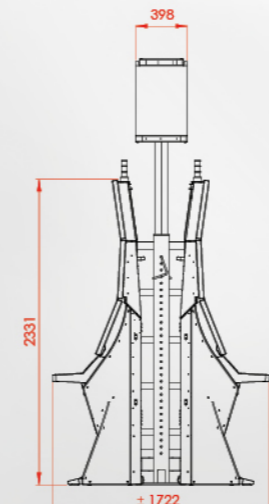

PHALANX ECLIPSE FL-32

- Set of four, six, eight or more ergonomic triple screen Eclipse FL-32 cabinets
- Cabinets available in 32" LCD Full HD version
- All SYNOT gaming systems available
- LED jackpot display unit or double faced LCD jackpot display unit with six full HD 43" monitors and RGB stripes
- Backlit thematic separators
- LED side covers or backlit thematic side covers

*DEPENDS ON THE TYPE OF SIDE COVERS