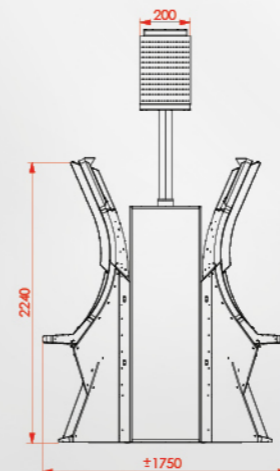

PHALANX ECLIPSE

- Set of four, six, eight or more ergonomic triple screen Eclipse cabinets
- Cabinets available in 27" LCD Full HD version
- All SYNOT gaming systems available
- LED jackpot display unit or double faced LCD jackpot display unit with six full HD 43" monitors and RGB stripes
- Backlit thematic separators
- LED side covers or backlit thematic side covers

*DEPENDS ON THE TYPE OF SIDE COVERS