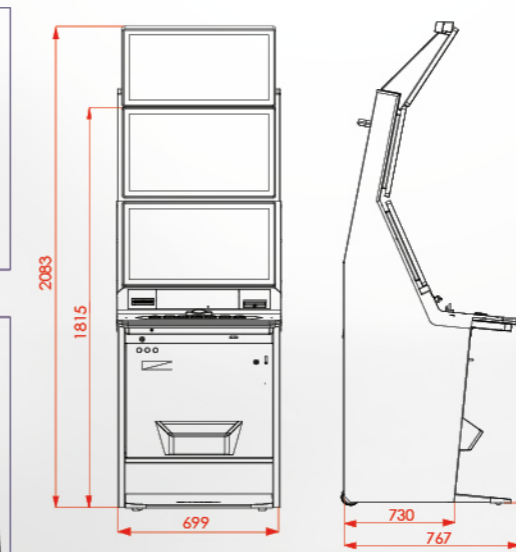

ECLIPSE FL-32

- Two 32" Full HD widescreen LCD monitors
- Overhead multimedia topper with 32" monitor (optional)
- PCAP touch-equipped bottom screen
- Perfect ergonomic shape for maximum player's comfort
- Convenient button panel for main gaming function
- Attractive LED illumination
- Integrated high-performance sound system
- Bill validator - JCM EBA 40, JCM iVizion, JCM UBA Pro, MEI Cashflow SCN 83
- Printer - TransAct EPIC 880, TransAct Epic Edge, JCM GEN 5
- Coin acceptor - Azkoyen Modular D2S
- Hopper - Universal Hopper MK4, Azkoyen U2
- Gaming platform - Innocore DPX®-S450
- Compatible with all SYNOT gaming systems
- Casino Management System support

ST1-27

- Two 27" Full HD widescreen LCD monitors
- Overhead multimedia topper with 27" monitor (optional)
- PCAP touch-equipped bottom screen
- Perfect ergonomic shape for maximum player's comfort
- Convenient button panel for main gaming function
- Attractive LED illumination
- Integrated high-performance sound system
- Bill validator - JCM EBA 40
- Printer - TransAct Epic Edge, JCM GEN 5
- Coin acceptor - Azkoyen Modular D2S
- Hopper - Azkoyen U2
- Gaming platform - Innocore DPX®-S450
- Compatible with all SYNOT gaming systems for slot machines
- Casino Management System support

Topper