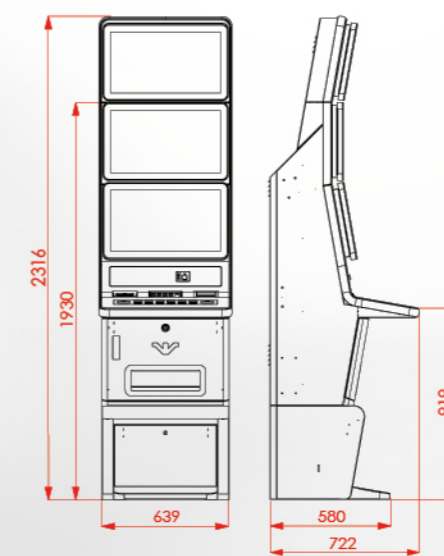

UP2-32

- Two 32" Full HD widescreen LCD monitors
- Overhead multimedia topper with 32" monitor (optional)
- PCAP touch equipped bottom screen
- Perfect ergonomic shape for maximum player's comfort
- Convenient button panel or touchpanel for main gaming function
- Attractive LED illumination
- Integrated high-performance sound system
- Bill validator - JCM EBA 40, JCM iVizion, JCM UBA Pro, MEI Cashflow SCN 83
- Printer - TransAct EPIC 880, TransAct Epic Edge, JCM GEN 5
- Coin acceptor - Azkoyen Modular D2S
- Hopper - Universal Hopper MK4
- Gaming platform - Innocore DPX®-S450
- Compatible with all SYNOT gaming systems
- Casino Management System support

UP1-24

- Two 24" Full HD widescreen LCD monitors
- Overhead multimedia topper with 24" monitor (optional)
- PCAP touch-equipped bottom screen
- Perfect ergonomic shape for maximum player's comfort
- Convenient button panel for main gaming functions
- Attractive LED illumination
- Integrated high-performance sound system
- Bill validator - JCM EBA 40, JCM iVizion, JCM UBA Pro, MEI Cashflow SCN 83
- Printer - TransAct EPIC 880, TransAct Epic Edge, JCM GEN 5
- Coin acceptor - Azkoyen Modular D2S
- Hopper - Universal Hopper MK4
- Gaming platform - Innocore DPX®-S450
- Compatible with all SYNOT gaming systems
- Casino Management System support

Topper