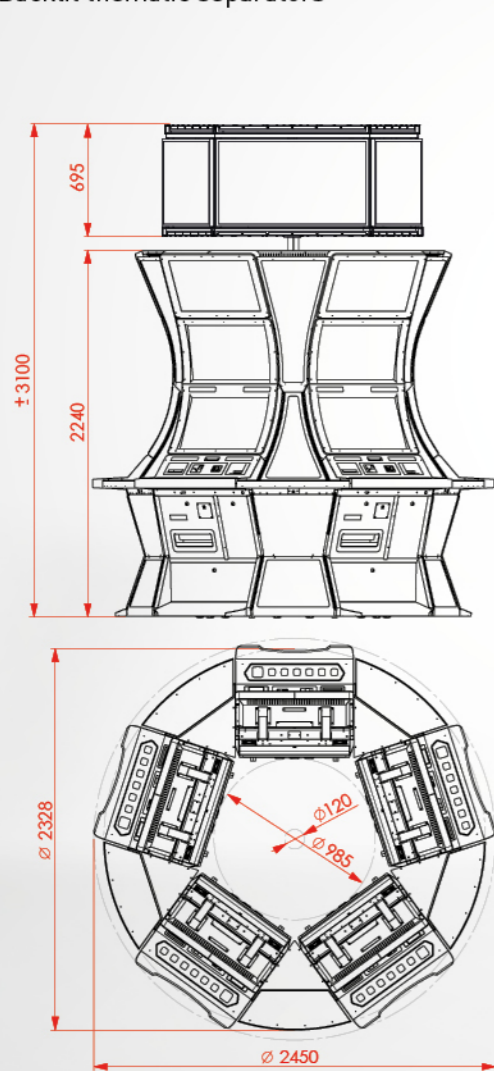

PENTAGON

- Set of five ergonomic triple screen Eclipse or Eclipse FL-32 cabinets
- Cabinets available in 27" or 32" LCD Full HD version
- All SYNOT gaming systems available
- LCD jackpot display unit with five 43" Full HD monitors and RGB stripes
- Backlit thematic separators