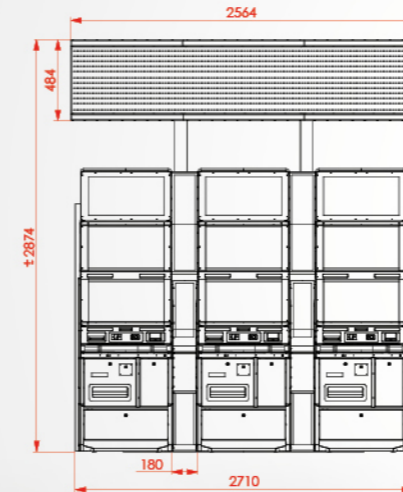

PHALANX ECLIPSE

- Set of four, six, eight or more ergonomic triple screen Eclipse cabinets
- Cabinets available in 27" LCD Full HD version
- All SYNOT gaming systems available
- LED jackpot display unit or double faced LCD jackpot display unit with six full HD 43" monitors and RGB stripes
- Backlit thematic separators
- LED side covers or backlit thematic side covers

*DEPENDS ON THE TYPE OF SIDE COVERS