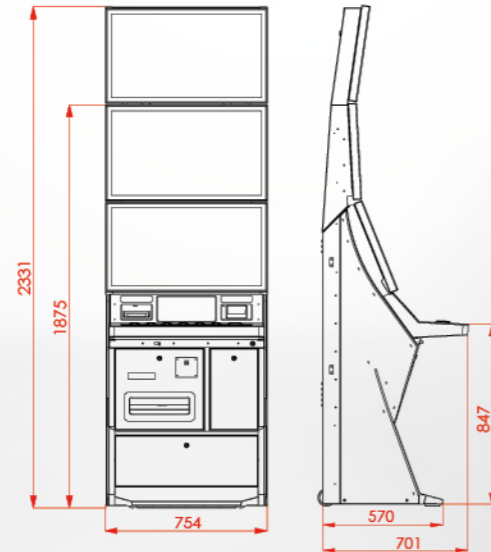

ECLIPSE FL-32

- Two 32" Full HD widescreen LCD monitors
- Overhead multimedia topper with 32" monitor (optional)
- PCAP touch-equipped bottom screen
- Perfect ergonomic shape for maximum player's comfort
- Convenient button panel for main gaming function
- Attractive LED illumination
- Integrated high-performance sound system
- Bill validator - JCM EBA 40, JCM iVizion, JCM UBA Pro, MEI Cashflow SCN 83
- Printer - TransAct EPIC 880, TransAct Epic Edge, JCM GEN 5
- Coin acceptor - Azkoyen Modular D2S
- Hopper - Universal Hopper MK4, Azkoyen U2
- Gaming platform - Innocore DPX®-S450
- Compatible with all SYNOT gaming systems
- Casino Management System support

Topper

ST1-27

- Two 27" Full HD widescreen LCD monitors
- Overhead multimedia topper with 27" monitor (optional)
- PCAP touch-equipped bottom screen
- Perfect ergonomic shape for maximum player's comfort
- Convenient button panel for main gaming function
- Attractive LED illumination
- Integrated high-performance sound system
- Bill validator - JCM EBA 40
- Printer - TransAct Epic Edge, JCM GEN 5
- Coin acceptor - Azkoyen Modular D2S
- Hopper - Azkoyen U2
- Gaming platform - Innocore DPX®-S450
- Compatible with all SYNOT gaming systems for slot machines
- Casino Management System support