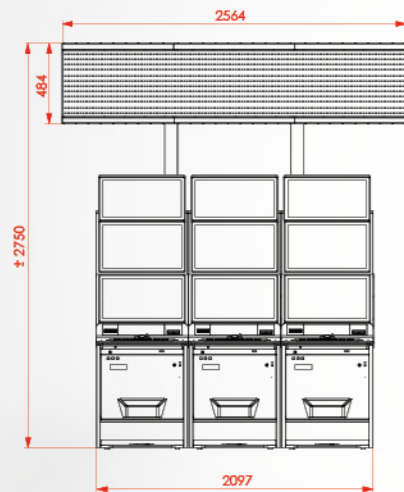

PHALANX ST1-27

- Set of four, six, eight or more ergonomic triple screen ST1-27 cabinets
- Cabinets available in 27" LCD Full HD version
- All SYNOT gaming systems available
- LED jackpot display unit or double faced LCD jackpot display unit with six full HD 43" monitors and RGB stripes
- Backlit thematic separators
- LED side covers or backlit thematic side covers

*DEPENDS ON THE TYPE OF SIDE COVERS