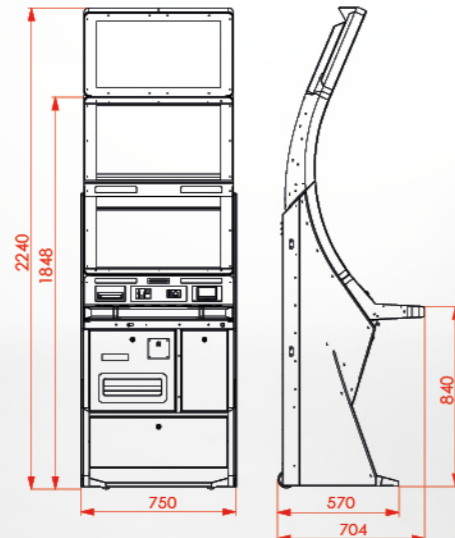

Button panel

Topper

PHALANX UP2-32

- Set of four, six, eight or more ergonomic triple screen UP2-32 cabinets
- Cabinets available in 32" LCD Full HD version
- All SYNOT gaming systems available
- LED jackpot display unit or double faced LCD jackpot display unit with six full HD 43" monitors and RGB stripes
- Backlit thematic separators
- LED side covers or backlit thematic side covers