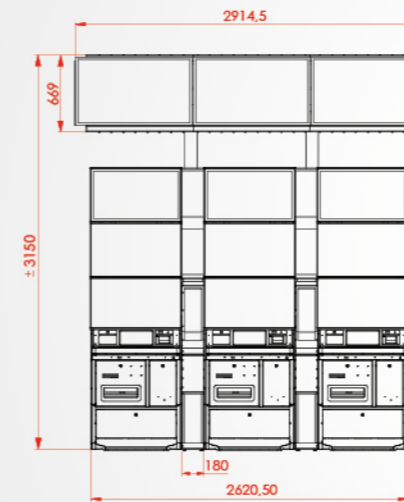

PHALANX ECLIPSE FL-32

- Set of four, six, eight or more ergonomic triple screen Eclipse FL-32 cabinets
- Cabinets available in 32" LCD Full HD version
- All SYNOT gaming systems available
- LED jackpot display unit or double faced LCD jackpot display unit with six full HD 43" monitors and RGB stripes
- Backlit thematic separators
- LED side covers or backlit thematic side covers

*DEPENDS ON THE TYPE OF SIDE COVERS