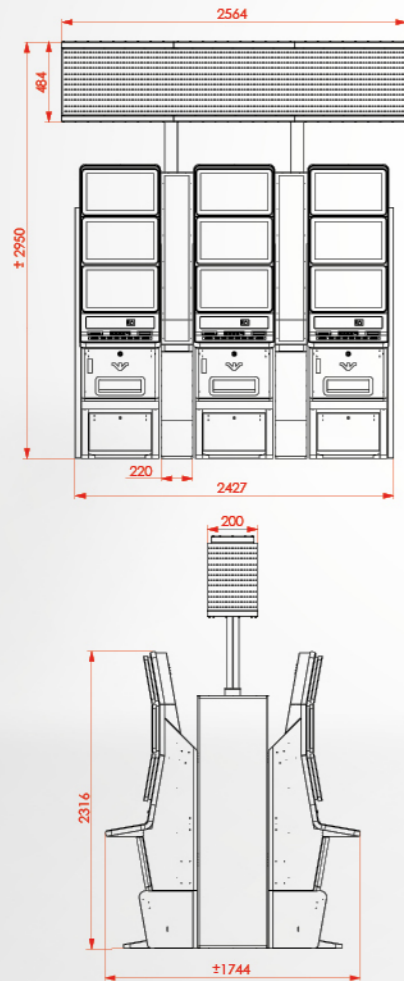

PHALANX UP1-24

- Set of four, six, eight or more ergonomic triple screen UP1-24 cabinets
- Cabinets available in 24" LCD Full HD version
- All SYNOT gaming systems available
- LED jackpot display unit or double faced LCD jackpot display unit with six full HD 43" and RGB stripes
- Backlit thematic separators
- LED side covers or backlit thematic side covers

*DEPENDS ON THE TYPE OF SIDE COVERS