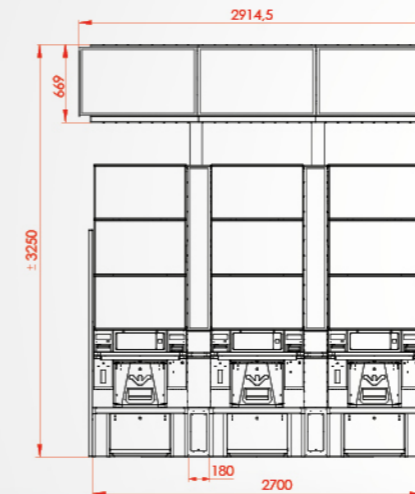

Button panel

Topper

PHALANX UP2-32

- Set of four, six, eight or more ergonomic triple screen UP2-32 cabinets
- Cabinets available in 32" LCD Full HD version
- All SYNOT gaming systems available
- LED jackpot display unit or double faced LCD jackpot display unit with six full HD 43" monitors and RGB stripes
- Backlit thematic separators
- LED side covers or backlit thematic side covers