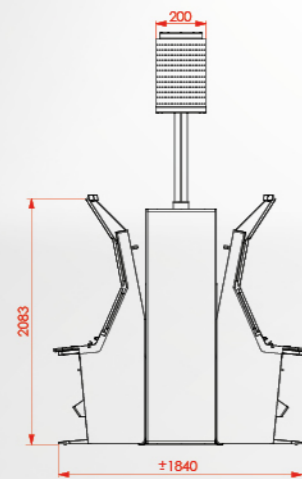

PHALANX ST1-27

- Set of four, six, eight or more ergonomic triple screen ST1-27 cabinets
- Cabinets available in 27" LCD Full HD version
- All SYNOT gaming systems available
- LED jackpot display unit or double faced LCD jackpot display unit with six full HD 43" monitors and RGB stripes
- Backlit thematic separators
- LED side covers or backlit thematic side covers

*DEPENDS ON THE TYPE OF SIDE COVERS